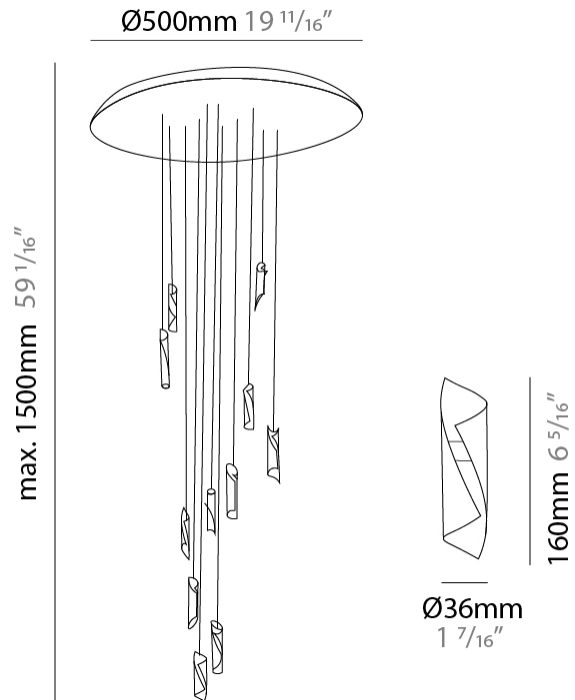

PROJECT
TYPE
SPECIFIER
QUANTITY
DATE

HUE 10 SUSPENSION

D131003-

base number Finish
Options

1. To build a product code in our configurator select the specify button on the base model # product page
2. To build a manual product code on this datasheet choose from the options listed below in blue font and add the suffix to the base model #

GENERAL

Series: HUE
Subseries: Hue 10
Brand: Knikerboker
Division: Design
Mounting Type: Suspension
Mounting Location: Ceiling
Subcategory: Ambient

PHYSICAL

Shape: Abstract
Diameter (mm): 500
Diameter (in): 19 11/16
Height (mm): 160
Height (in): 6 5/16
Max. Overall Height (mm): 1500
Max. Overall Height (in): 59 1/16
Light Distribution: Direct / Indirect
Fixture Finish: BRL / BFM / BRW / CLF / CLM / CLW / GLF / GLM / GLW / MBK / SLF / SLM / SLW / WHI
Fixture Material: Metal
Cable Details: Silicon Coaxial Cable

ELECTRICAL

Lamp Type: LED
Total Output Wattage (W): 15
Dimming: Non-Dimming / Phase Dimming (120vac Only)
Driver Included: Yes
Driver Location: Integrated
Driver Type: Constant Current - Universal
Driver Class: Class 2
Input Voltage (V): 120 - 277
Constant Current (MA): 350

LED

Number of LEDs: 10
Color Temperature (°K): 3000
Max. Delivered Lumen (lm): 1500
CRI: >80 CRI
Lamp Life (hrs): 50000

OPTICAL

RATINGS AND CERTIFICATIONS

Certified By: Certified for North American Standards
IP rating: IP20