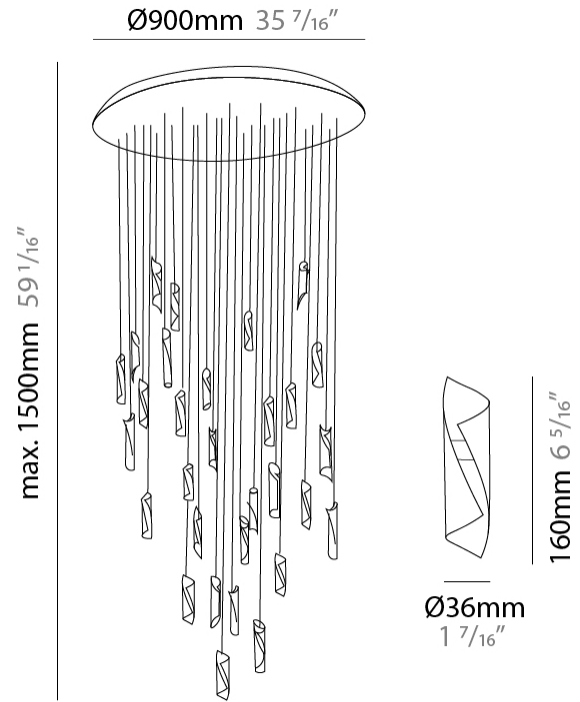

PROJECT
TYPE
SPECIFIER
QUANTITY
DATE

HUE 30 SUSPENSION

D131005-

base number Finish
Options

1. To build a product code in our configurator select the specify button on the base model # product page
2. To build a manual product code on this datasheet choose from the options listed below in blue font and add the suffix to the base model #

GENERAL

Series: HUE
Subseries: Hue 30
Brand: Knikerboker
Division: Design
Mounting Type: Suspension
Mounting Location: Ceiling
Subcategory: Ambient

PHYSICAL

Shape: Abstract
Diameter (mm): 900
Diameter (in): 35 7/16
Height (mm): 160
Height (in): 6 5/16
Max. Overall Height (mm): 1500
Max. Overall Height (in): 59 1/16
Light Distribution: Direct / Indirect
Fixture Finish: BRL / BFM / BRW / CLF / CLM / CLW / GLF / GLM / GLW / MBK / SLF / SLM / SLW / WHI
Fixture Material: Metal
Cable Details: Silicon Coaxial Cable

ELECTRICAL

Lamp Type: LED
Total Output Wattage (W): 45
Dimming: Phase Dimming (120Vac Only)
Driver Included: Yes
Driver Location: Integrated
Driver Type: Constant Current - Universal
Driver Class: Class 2
Input Voltage (V): 120 - 277
Constant Current (MA): 350
Upon Request: Phase dimming @120Vac only / Non-dimming 277Vac

LED

Number of LEDs: 30
Color Temperature (°K): 3000
Max. Delivered Lumen (lm): 4500
CRI: >80 CRI
Lamp Life (hrs): 50000

OPTICAL

RATINGS AND CERTIFICATIONS

Certified By: Certified for North American Standards
IP rating: IP20